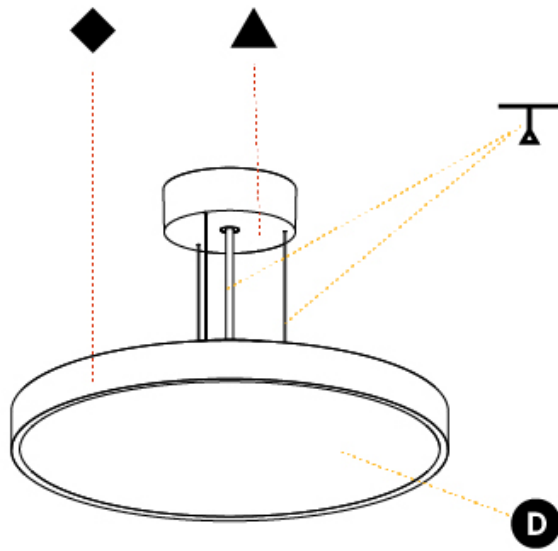

Certified By: Certified for North American Standards
 IP rating: IP20

51mm 2"
 86mm 3 3/8" 2000-6000mm max.

Ø 400mm 15 3/4"

SIGN DIVA KORONA SUSPENSION

A300011-

PROJECT
TYPE
SPECIFIER
QUANTITY
DATE

A

SIGN DIVA KORONA SUSPENSION