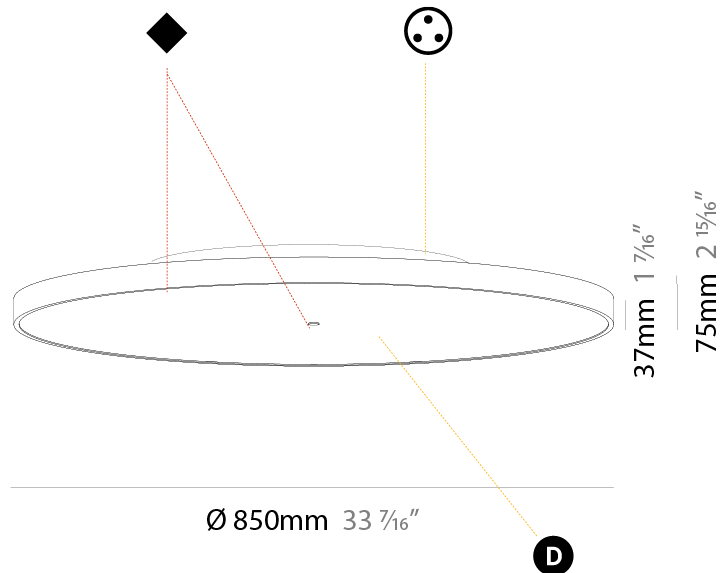

GENERAL

Series: Sign Diva
Subseries: Sign Diva
Brand: Prolicht
Division: Architectural
Mounting Type: Surface
Mounting Location: Ceiling
Subcategory: Ambient

PHYSICAL

Shape: Round
Diameter (mm): 850
Diameter (in): 33 7/16
Height (mm): 75
Height (in): 2 15/16
Light Distribution: Direct / Indirect
Weight (kg): 12.906
Weight (lbs): 28.453
Diffuser: Direct - PMMA - Opal/Micro-Prism/Sparkling Secret/Vintage Industrial with Shine Ring / Indirect - White/Yellow/Orange/Red/Blue/Green
Fixture Finish: SSR / BKV / CWI / CRY / HAB / UFT / ITA / RUA / FTG / MYG / LOD / PUS / FRO / FUP / KIA / POP / BLS / SPG / MEY / GOH / GUM / CHC / COM / ABZ / JAG / OBR / MOS / ROR
Fixture Material: Extruded Aluminum / Steel

ELECTRICAL

Lamp Type: LED (Zhaga Standard)
Input Wattage (W): 96.8
Total Output Wattage (W): 76.8
Dimming: Tri-Mode (Non-Dimming and Phase Dimming (120Vac only) and 0-10V Dimming)
Driver Included: Yes
Driver Location: Integrated
Driver Type: Constant Current - Universal
Driver Class: Class 2
Input Voltage (V): 120 - 277
Constant Current (MA): 600

LED

Color Temperature (*K): 3000 / 3500 / 4000
Max. Delivered Lumen (lm): 11160 / 11388 / 11620
CRI: >90 CRI
Lamp Life (hrs): 50000

OPTICAL

RATINGS AND CERTIFICATIONS

Certified By: Certified for North American Standards
IP rating: IP20